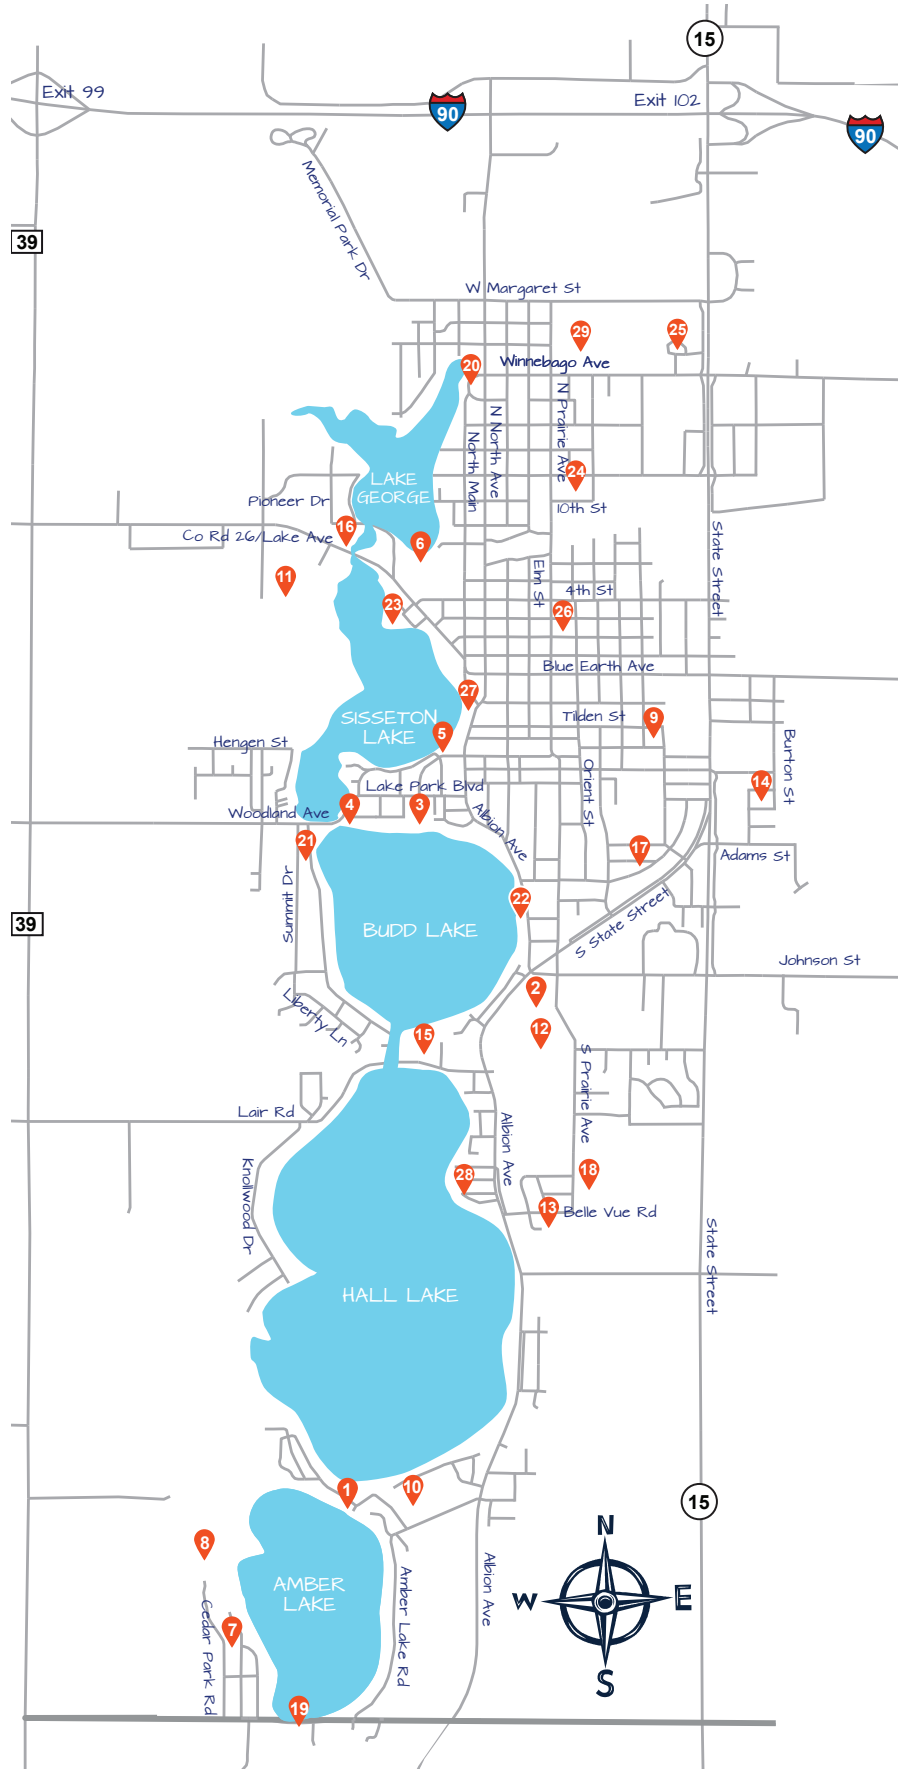

## Park & Location

<b>1 AMBER LAKE PARK</b>	515 Interlaken Road
<b>2 AQUATIC PARK</b>	1400 S. Prairie Avenue
<b>3 BIRD PARK</b>	505 Woodland Avenue
<b>4 BIRD POINT</b>	591 Woodland Avenue
<b>5 BRODT PARK</b>	150 Lake Park Boulevard
<b>6 BULLHEAD PARK</b>	610 Pioneer Drive
<b>7 CEDAR CREEK (1ST)</b>	3618 Cedar Creek Court
<b>8 CEDAR CREEK PARK</b> All-season shelter house available with reservations, seating for 90, full kitchen, air conditioning, snowmobiling, cross country skiing, paved bike/walking paths, two 18-hole disc golf courses, nature trails, primitive camping	3400 Cedar Park Road
<b>9 CHARLOTTE PARK</b>	401 S. Dewey Street
<b>10 CHRISTIANSON PARK</b>	350 Interlaken Road
<b>11 DAY FARM/HERITAGE ACRES</b> Interpretive Center, paved bike/walking path, native shoreline planting demonstration project	507 Lake Avenue
<b>12 DOG PARK</b> Off-leash areas, paved walking path, shade structures, water, small dog & all dog areas	1450 S. Prairie Avenue
<b>13 EAST BELLE VUE PARK</b>	300 E. Belle Vue Road
<b>14 EAST SIDE PARK</b>	1310 Budd Street
<b>15 GOMSRUD PARK</b> Swimming beach, large playground, sand volleyball (5), basketball, horseshoe, pickleball	260 W. Lair Road
<b>16 HOBO TRAIL PARK</b> Floating bridge, historical markers, nature trail	507 Lake Avenue
<b>17 HOLDEN PARK</b>	710 Washington Avenue
<b>18 JEFFREY KOT FIELDS</b> 6 regulation (1 lighted) and 3 practice soccer fields, concession stand	1801 S. Prairie Avenue
<b>19 LAKE AIRES PARK</b>	350 Lake Aires Road
<b>20 LINCOLN PARK</b> Livingston Log Cabin, shelter house	1301 N. North Avenue
<b>21 METHODIST HOME GREEN BELT</b>	600 Shoreacres Drive
<b>22 STEVE PIERCE PARK</b>	1022 Albion Avenue
<b>23 SYLVANIA PARK</b> Bandshell, shelter house	401 Lake Avenue
<b>24 TENTH STREET PARK</b>	430 E. 10th Street
<b>25 SIOUX PARK</b>	1030 Sioux Avenue
<b>26 VETERANS PARK</b>	402 E. 3rd Street
<b>27 WARD PARK</b>	200 Albion Avenue
<b>28 WEST BELLE VUE</b>	171 W. Belle Vue Road
<b>29 WINNEBAGO AVENUE SPORTS COMPLEX</b> Lighted softball fields (3) and lighted baseball fields (1), concession stand, paved bike/walking path, off street skate park	425 Winnebago Avenue