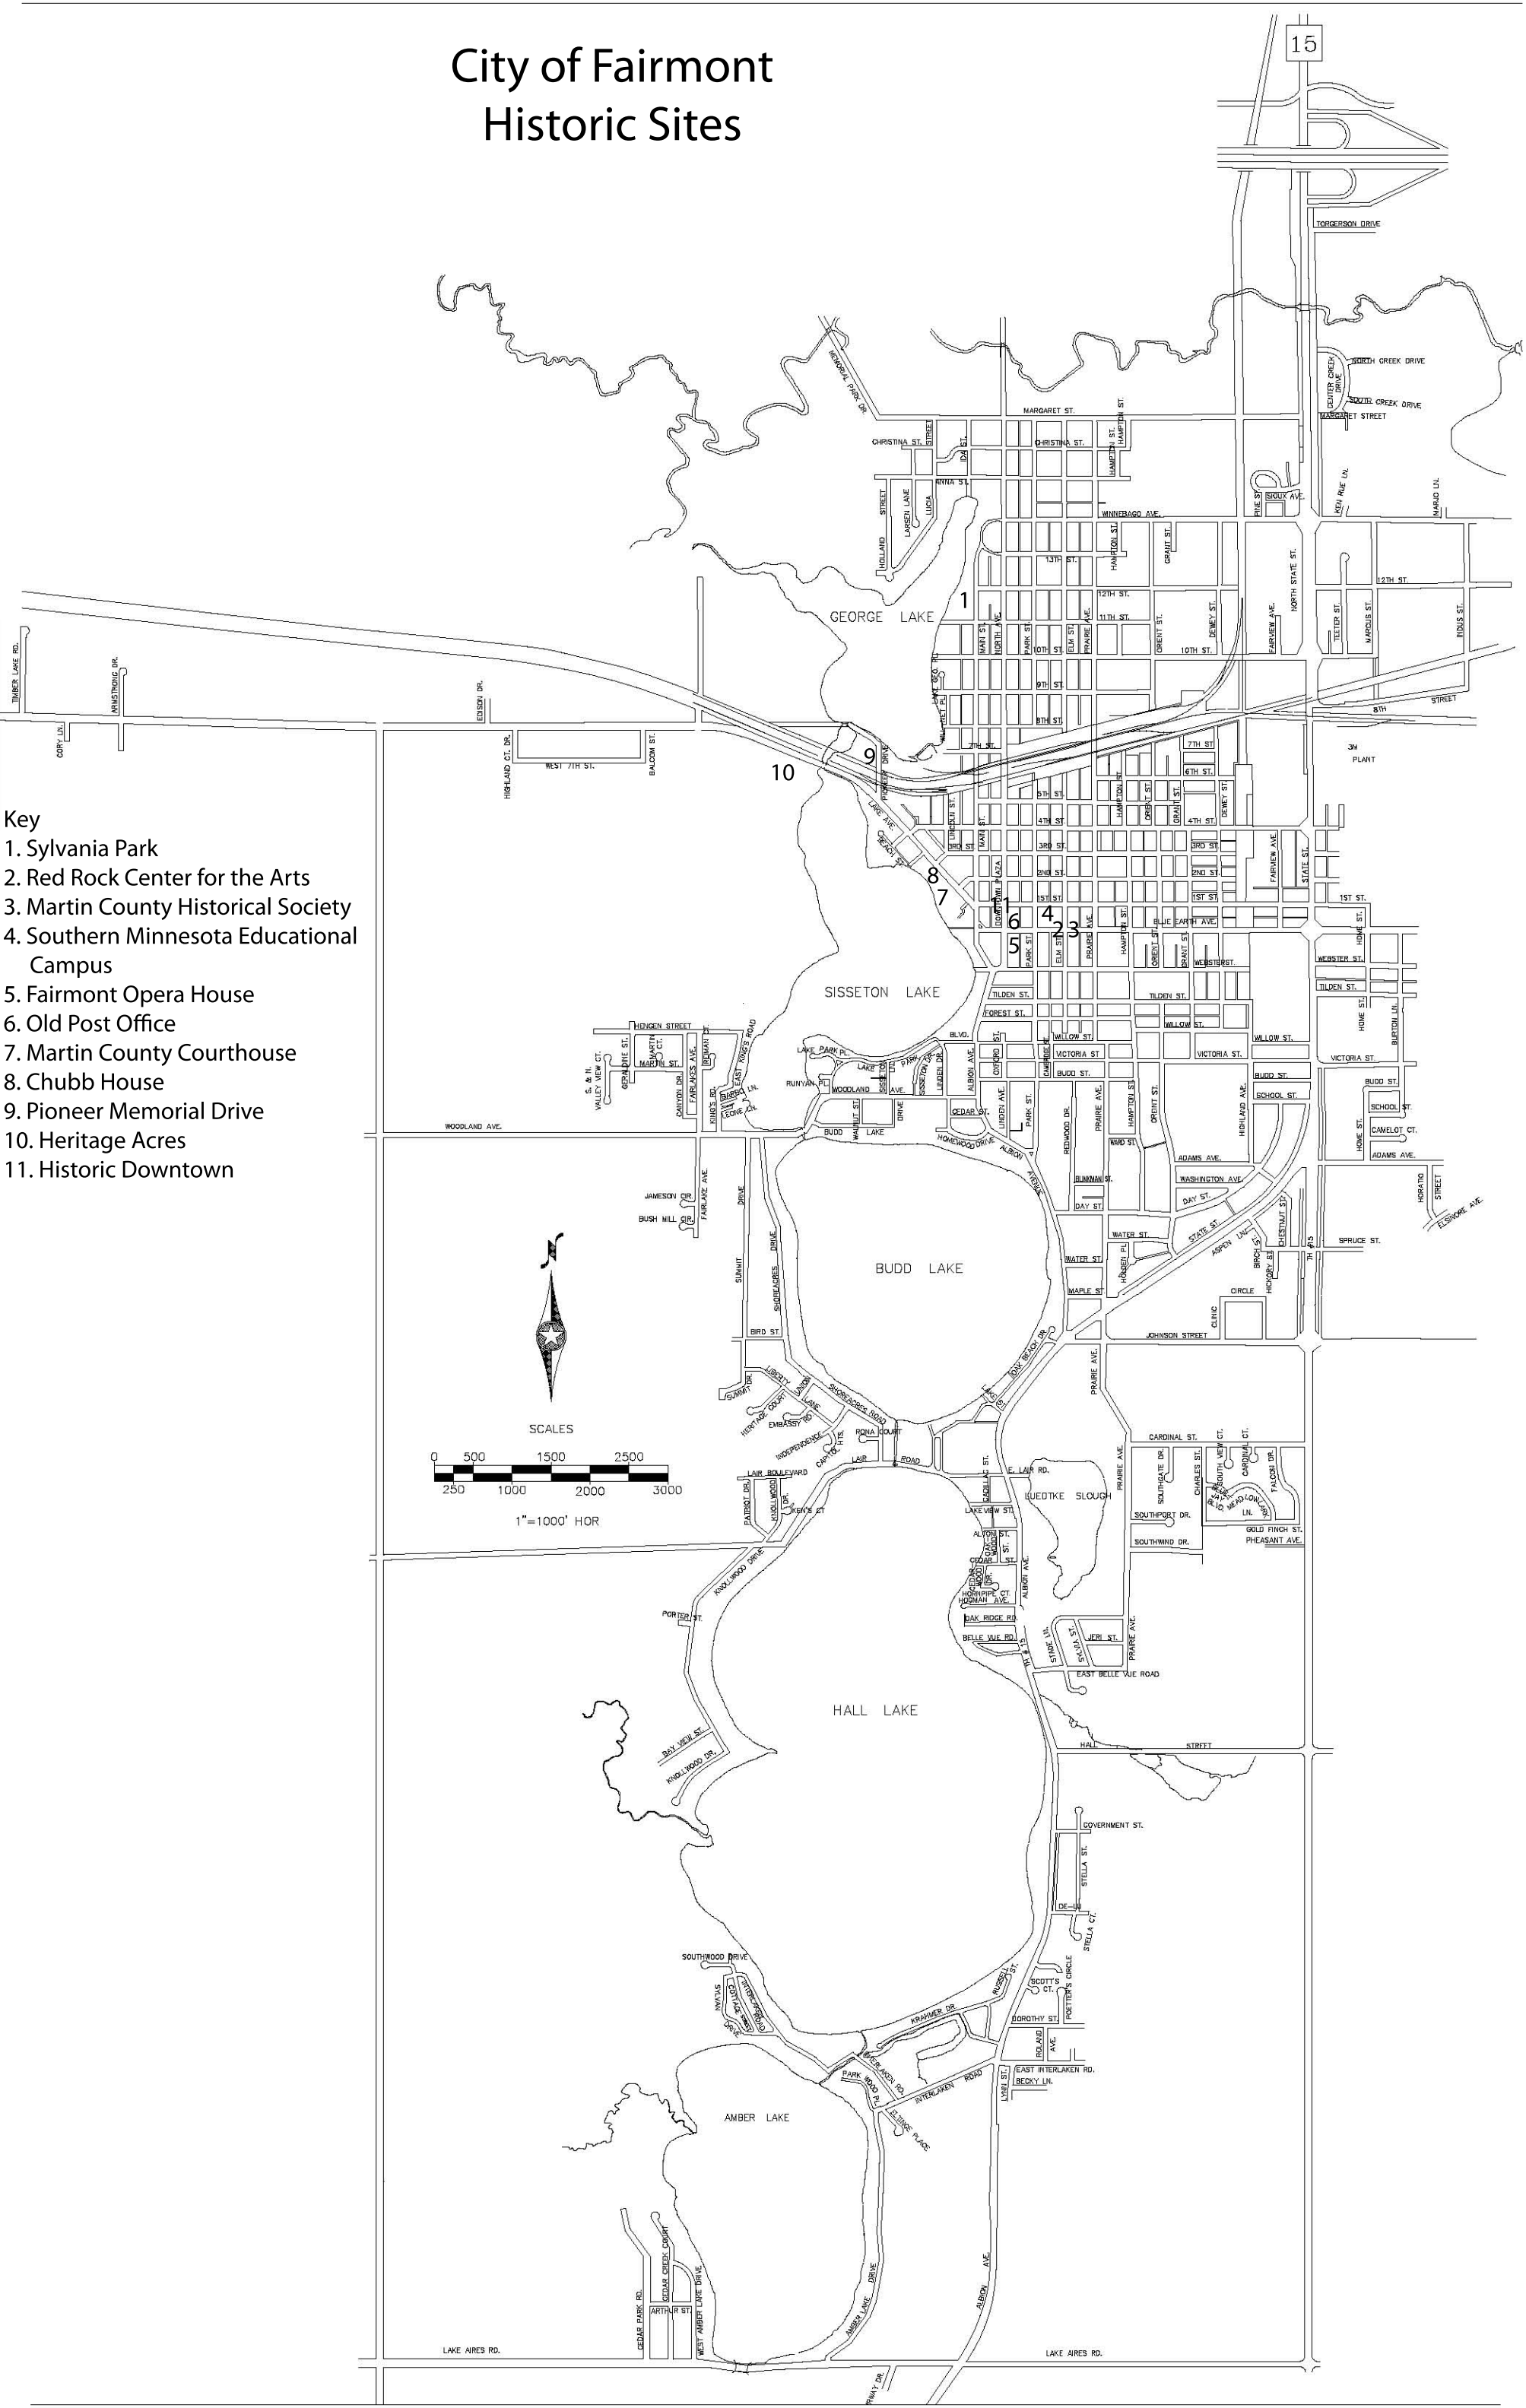

City of Fairmont Historic Sites

- Key**
1. Sylvania Park
 2. Red Rock Center for the Arts
 3. Martin County Historical Society
 4. Southern Minnesota Educational Campus
 5. Fairmont Opera House
 6. Old Post Office
 7. Martin County Courthouse
 8. Chubb House
 9. Pioneer Memorial Drive
 10. Heritage Acres
 11. Historic Downtown